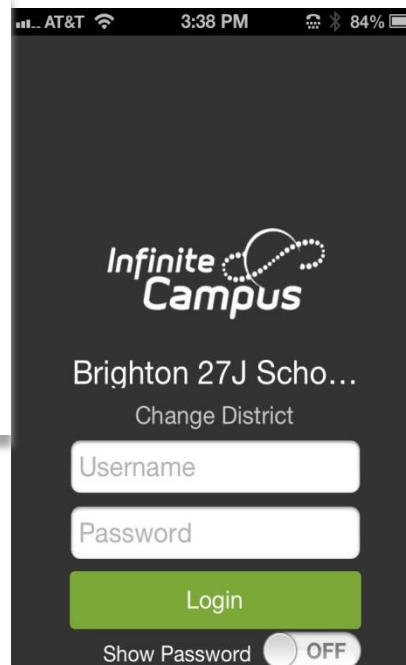

Step 2: Go to the App Store, Google Play or Amazon App Store (depends on your type of mobile device).

Download the Infinite Campus Application

and select **open**.

Step 3: Now, enter the District ID: **QHVZTF**