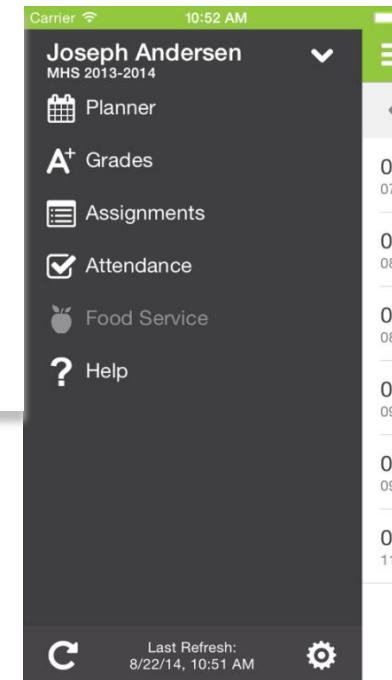

Step 2: Go to the App Store, Google Play or Amazon App Store (depends on your type of mobile device).

Download the Infinite Campus Application

and select **open**.

Step 3: Now, enter the District ID: **QHVZTF**

Step 4: Enter your Infinite Campus Parent portal username and password, and select **Login**.

Step 5: After logging in, the main menu will appear. You will now be able to use IC on your smartphone