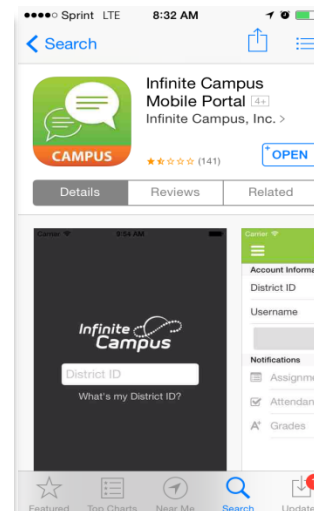

Infinite Campus Mobile Instructions

Step 1: Create your Infinite Campus Parent Portal account, along with your username and password. After you have created your account, you will now be able to use Infinite Campus on your smartphone.

Step 2: Go to the App Store, Google Play or Amazon App Store (depends on your type of mobile device).

Download the Infinite Campus Application

and select **open**.

Step 3: Now, enter the District ID: **QHVZTF**