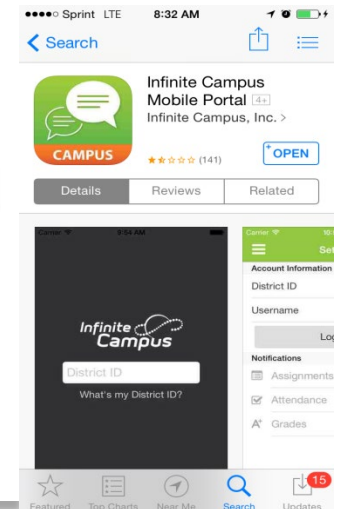

Infinite Campus Mobile Instructions

Step 1: Create your Infinite Campus Parent Portal account, along with your username and password on a desktop.

After you have created your account, you will now be able to use Infinite Campus on your smartphone.

Step 2: Go to the App Store, Google Play or Amazon App Store (depends on your type of mobile device).

Download the Infinite Campus Application and select **open**.

Step 3: Type District Name: **Brighton 27J School**, select search