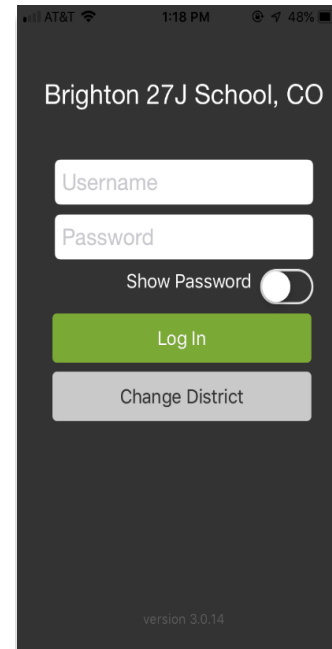

Step 2: Go to the App Store, Google Play or Amazon App Store (depends on your type of mobile device).

Download the Infinite Campus Application and select **open**.

Step 3: Type District Name: **Brighton 27J School**, select search

Step 4: Enter your Infinite Campus Parent portal username and password, and select **Login**.

Step 5: After logging in, the main menu will appear. You will now be able to use IC on your smartphone