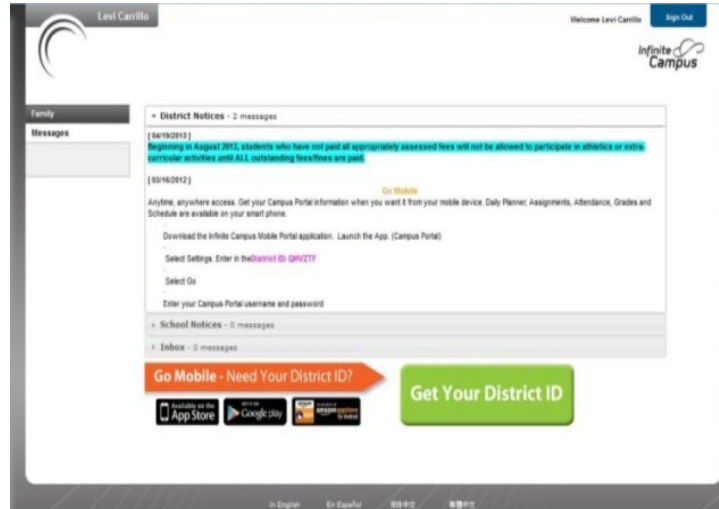

Infinite Campus Mobile Instructions

Step 1: Create your Infinite Campus Parent Portal account, along with your username and password on a desktop.

After you have created your account, you will now be able to use Infinite Campus on your smartphone.

Step 2: Go to the App Store, Google Play or Amazon App Store (depends on your type of mobile device).

Download the Infinite Campus Application and select **open**.

Step 3: Type District Name: **Brighton 27J School**, select search