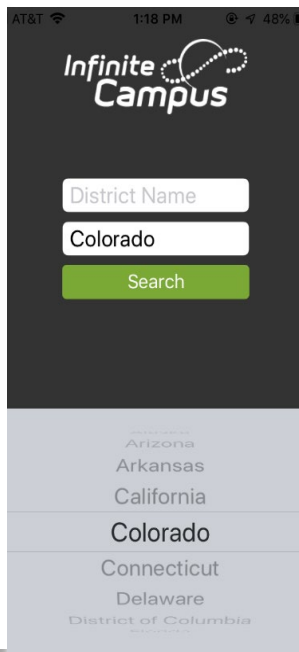

Infinite Campus Mobile Instructions

Step 1: Create your Infinite Campus Parent Portal account, along with your username and password on a desktop.

After you have created your account, you will now be able to use Infinite Campus on your smartphone.

Step 2: Go to the App Store, Google Play or Amazon App Store (depends on your type of mobile device).

Download the Infinite Campus Application and select **open**.

Step 3: Type District Name: **Brighton 27J School**, select search